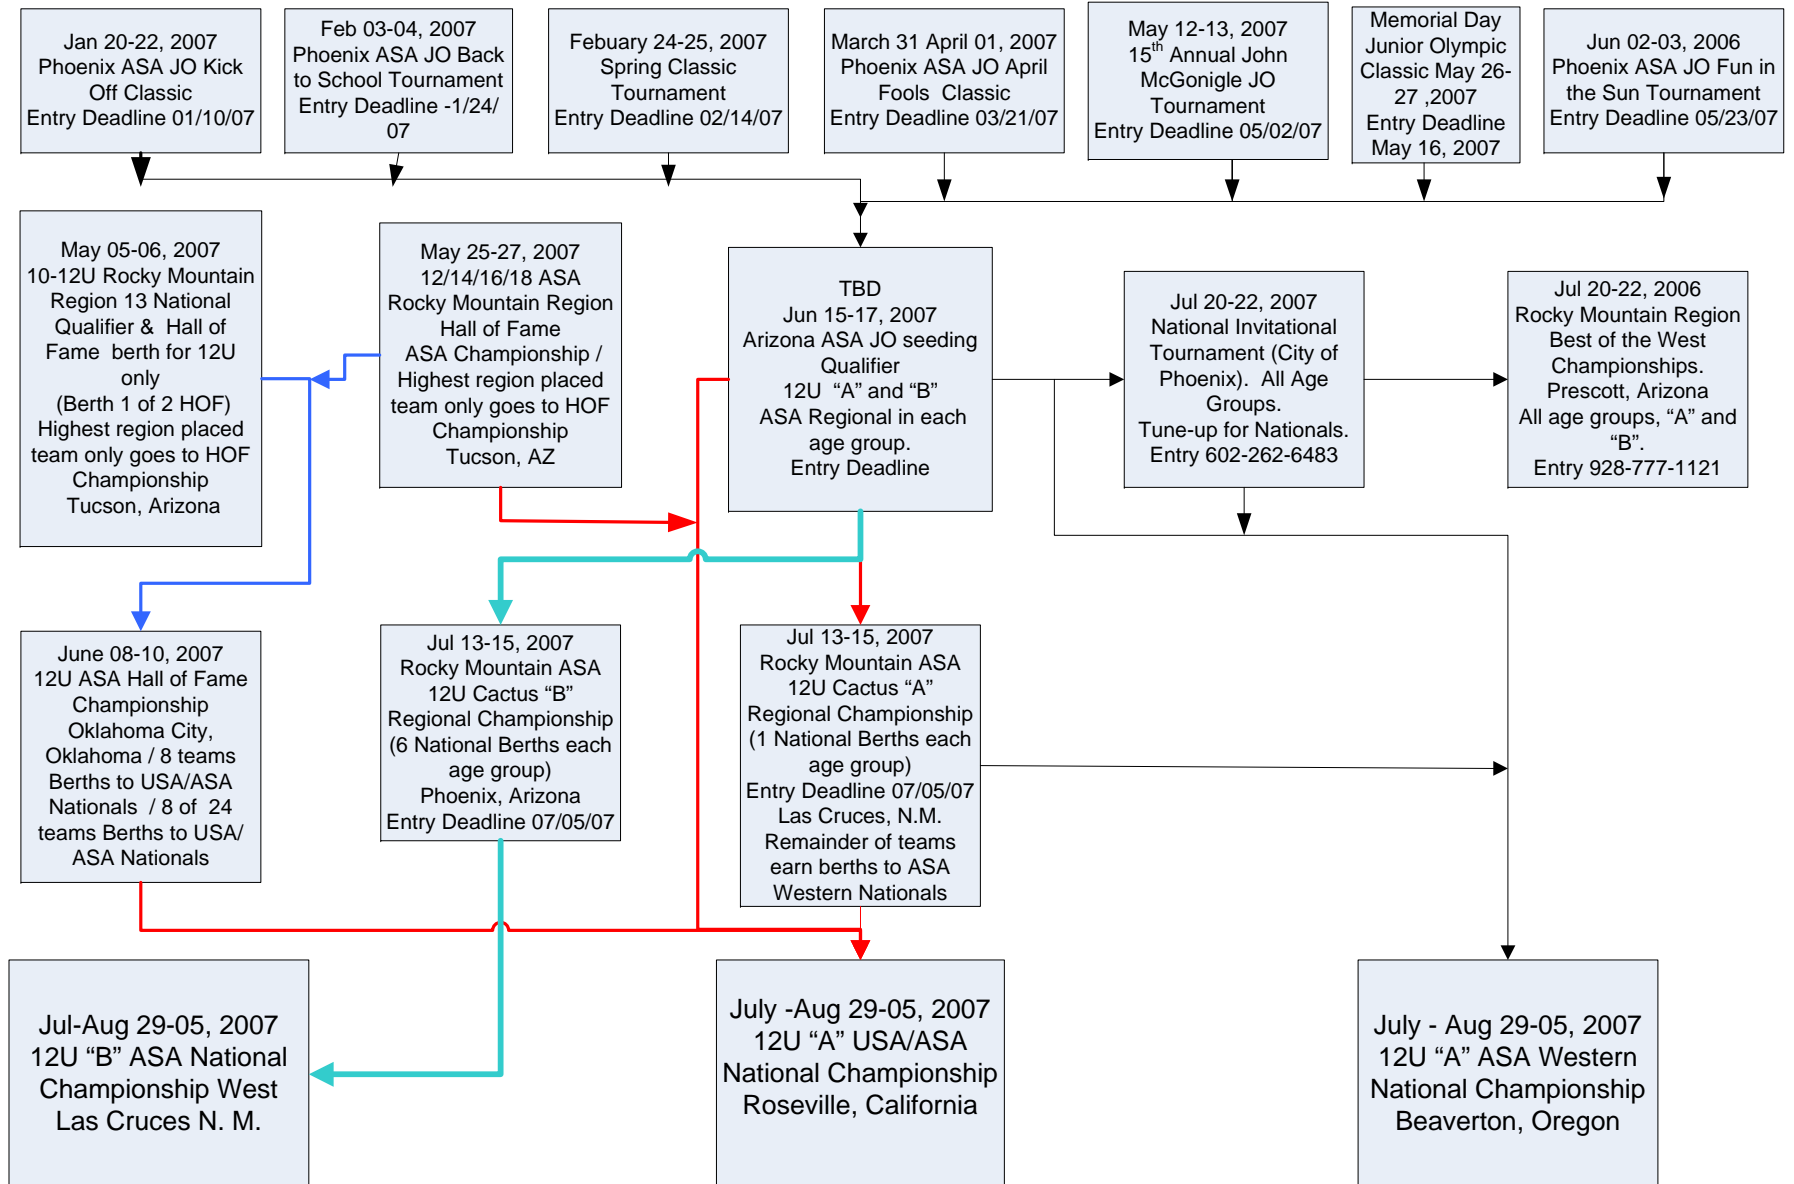

2007 Phoenix ASA 12U Schedule Jan. – Aug.
Check website phxasa.org for fall events

Participation in any three of the Phoenix ASA Invitational tournaments in the Top column will qualify for the Phoenix ASA 2007 Phoenix Championship tournament.. Fall 2006 Phoenix Tournament Participation points will carry over for 2008 seeding and team must play in 5 tournament to qualify for Metros ** . A team must play in the Metro tournament to qualify for the Rocky Mountain Regional Championships and be eligible for the Western Nationals and the Rocky Mountain Best of the West tournaments. All ASA local tournaments may have both "A" and "B" divisions unless specifically mentioned in the tournament format.
 ** exceptions to this will be judged on a case by case basis.