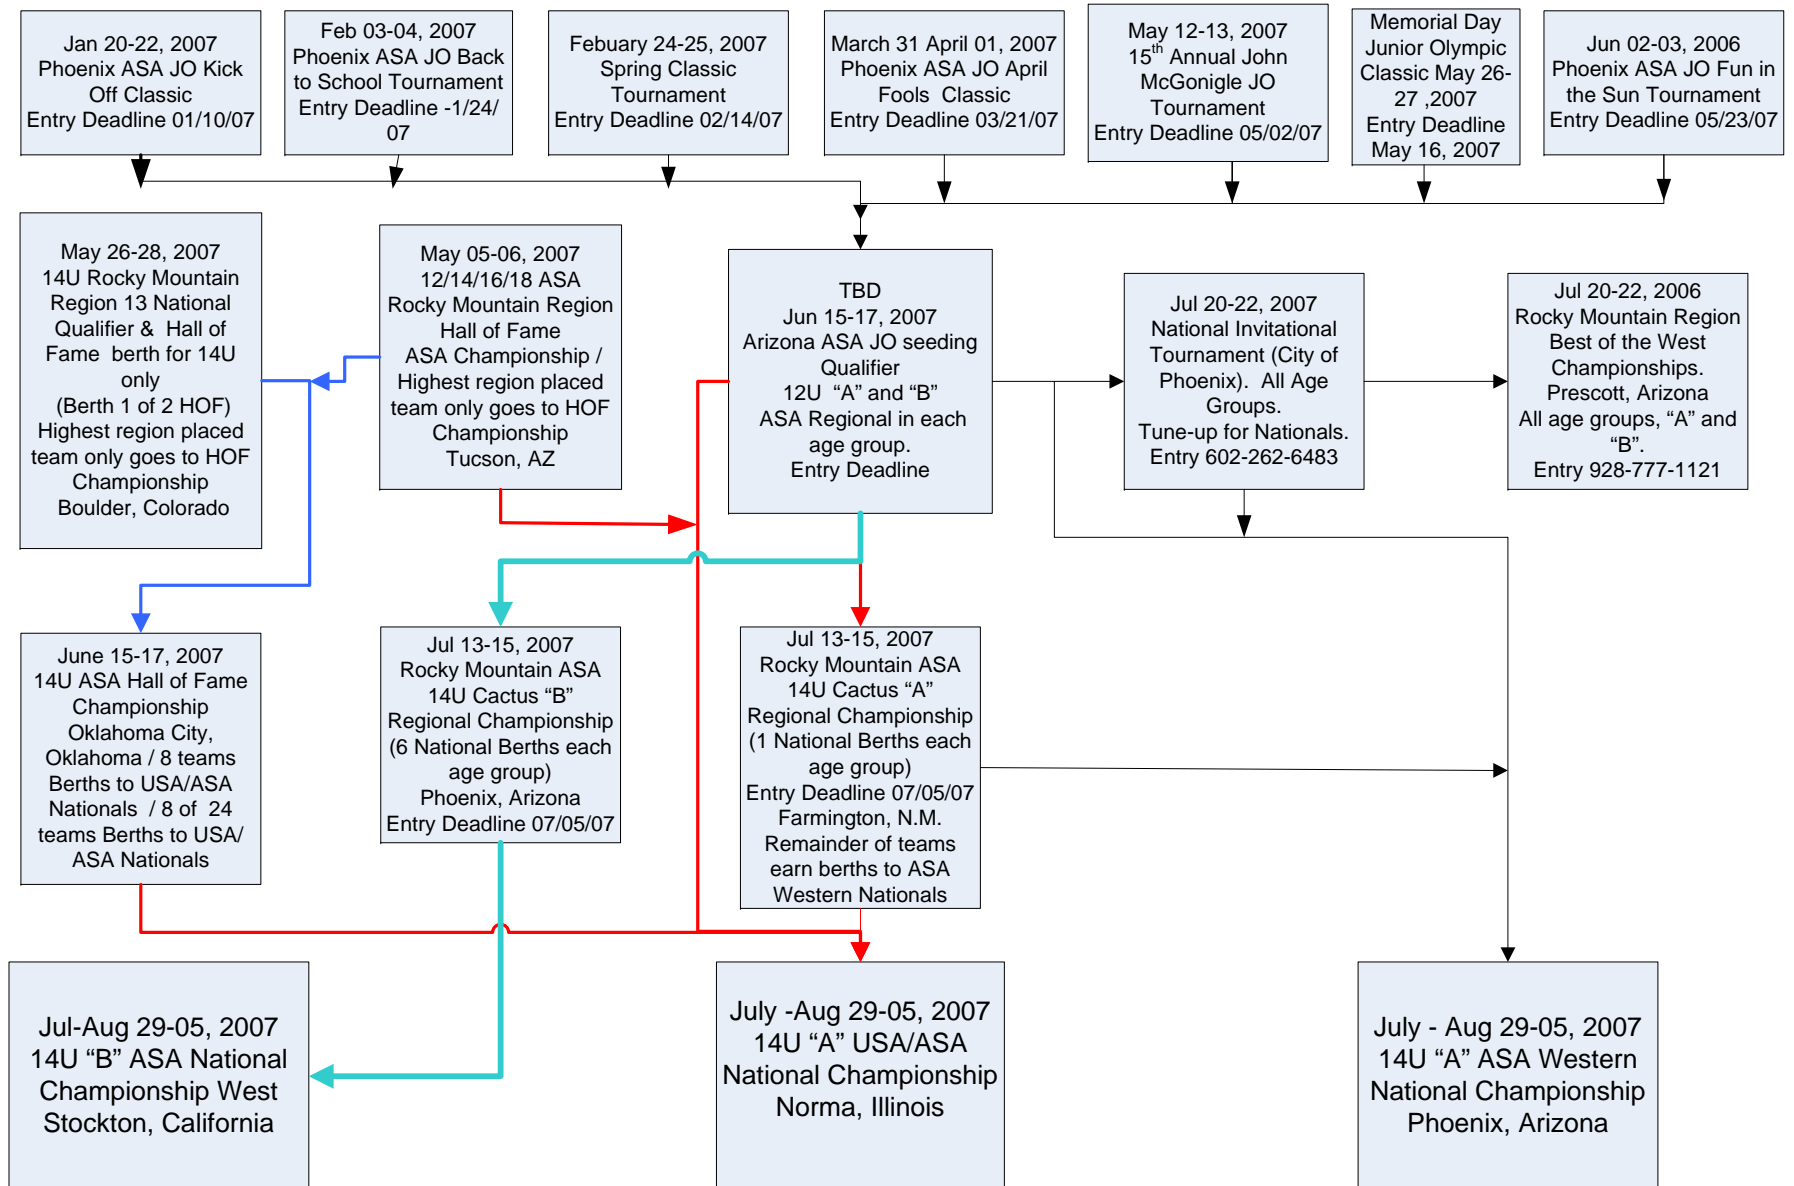

2007 Phoenix ASA 14U Schedule Jan. – Aug.
Check website www.phxasa.org for fall events

Participation in any three of the Phoenix ASA Invitational tournaments in the Top column will qualify for the Phoenix ASA 2007 Phoenix Championship tournament.. Fall 2006 Phoenix Tournament Participation points will carry over for 2008 seeding and team must play in 5 tournament to qualify for Metros **. A team must play in the Metro tournament to qualify for the Rocky Mountain Regional Championships and be eligible for the Western Nationals and the Rocky Mountain Best of the West tournaments. All ASA local tournaments may have both "A" and "B" divisions unless specifically mentioned in the tournament format.
 ** exceptions to this will be judged on a case by case basis.