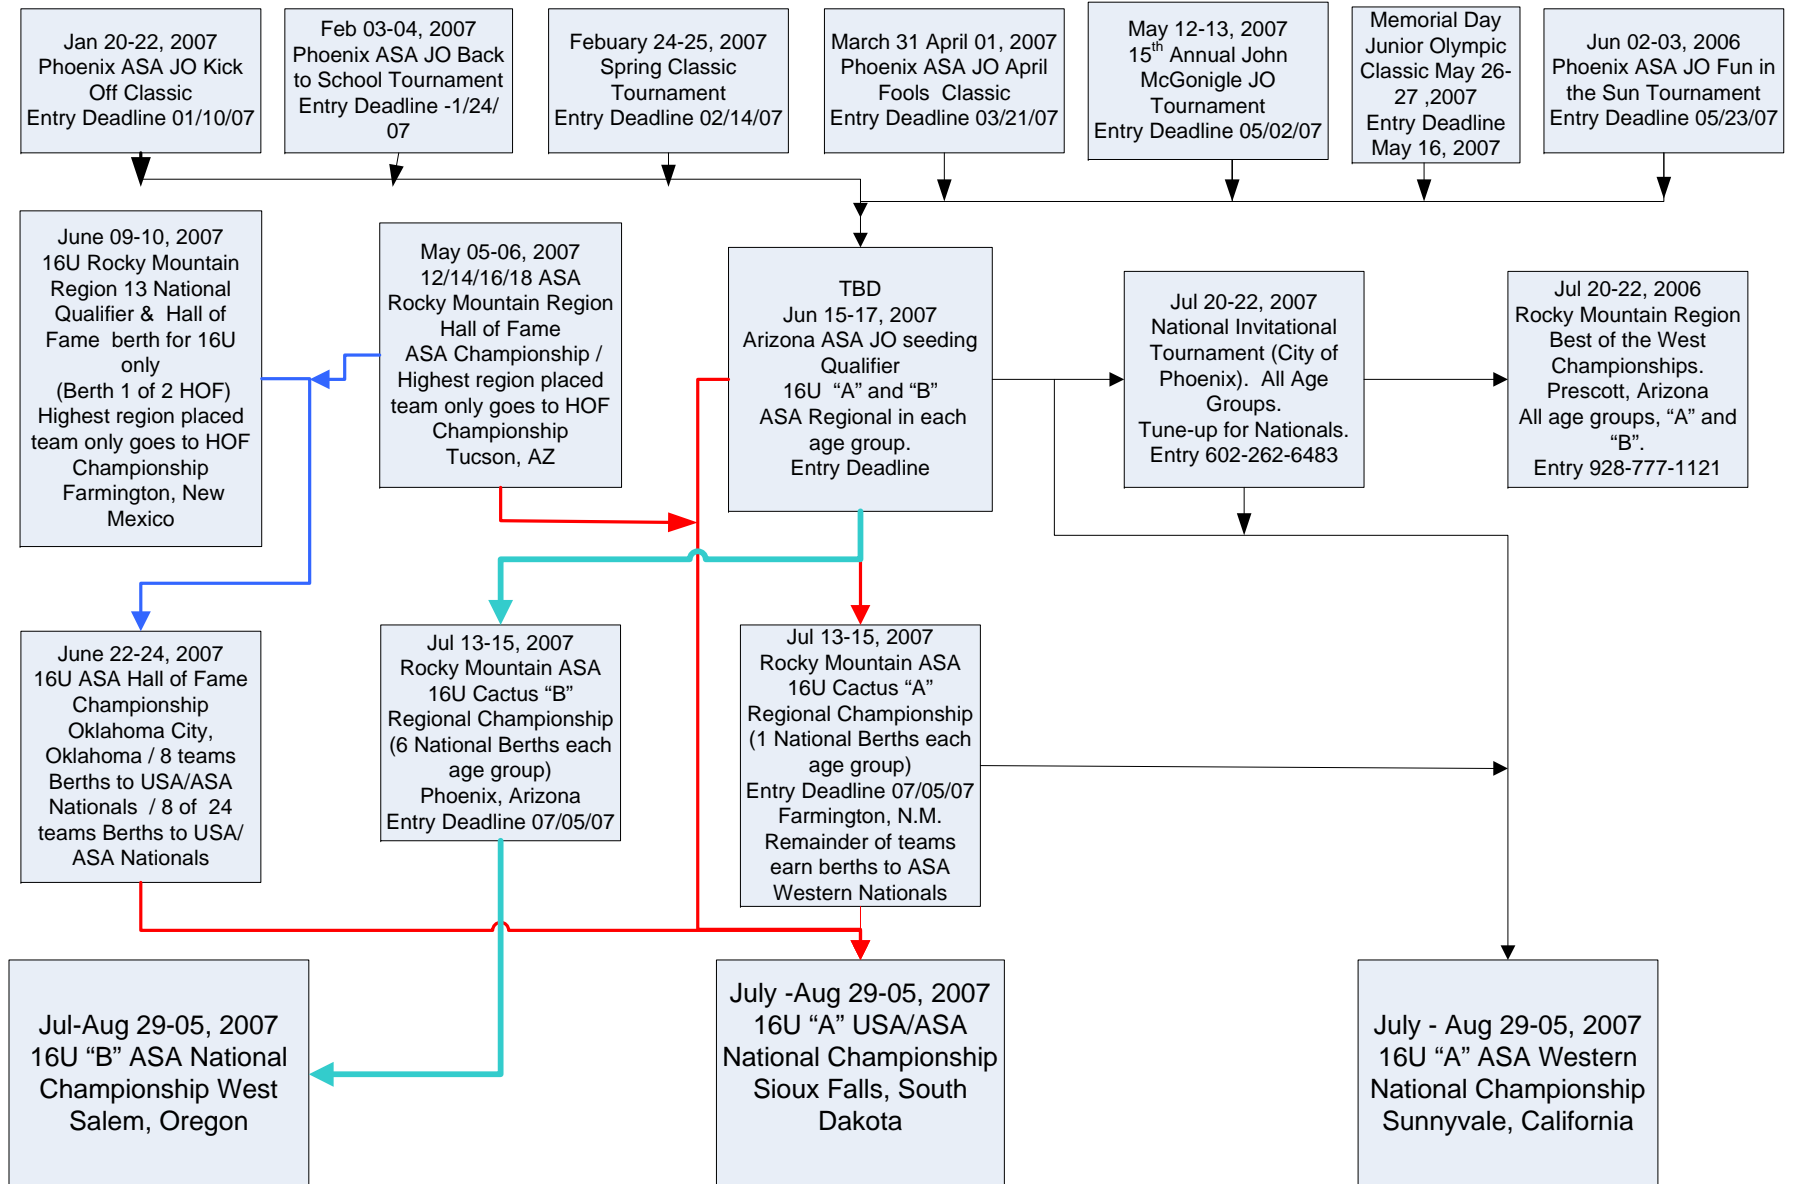

2007 Phoenix ASA 16U Schedule Jan. – Aug.
Check website www.phxasa.org for fall events

Participation in any three of the Phoenix ASA Invitational tournaments in the Top column will qualify for the Phoenix ASA 2007 Phoenix Championship tournament.. Fall 2006 Phoenix Tournament Participation points will carry over for 2008 seeding and team must play in 5 tournament to qualify for Metros **. A team must play in the Metro tournament to qualify for the Rocky Mountain Regional Championships and be eligible for the Western Nationals and the Rocky Mountain Best of the West tournaments. All ASA local tournaments may have both "A" and "B" divisions unless specifically mentioned in the tournament format.
 ** exceptions to this will be judged on a case by case basis.