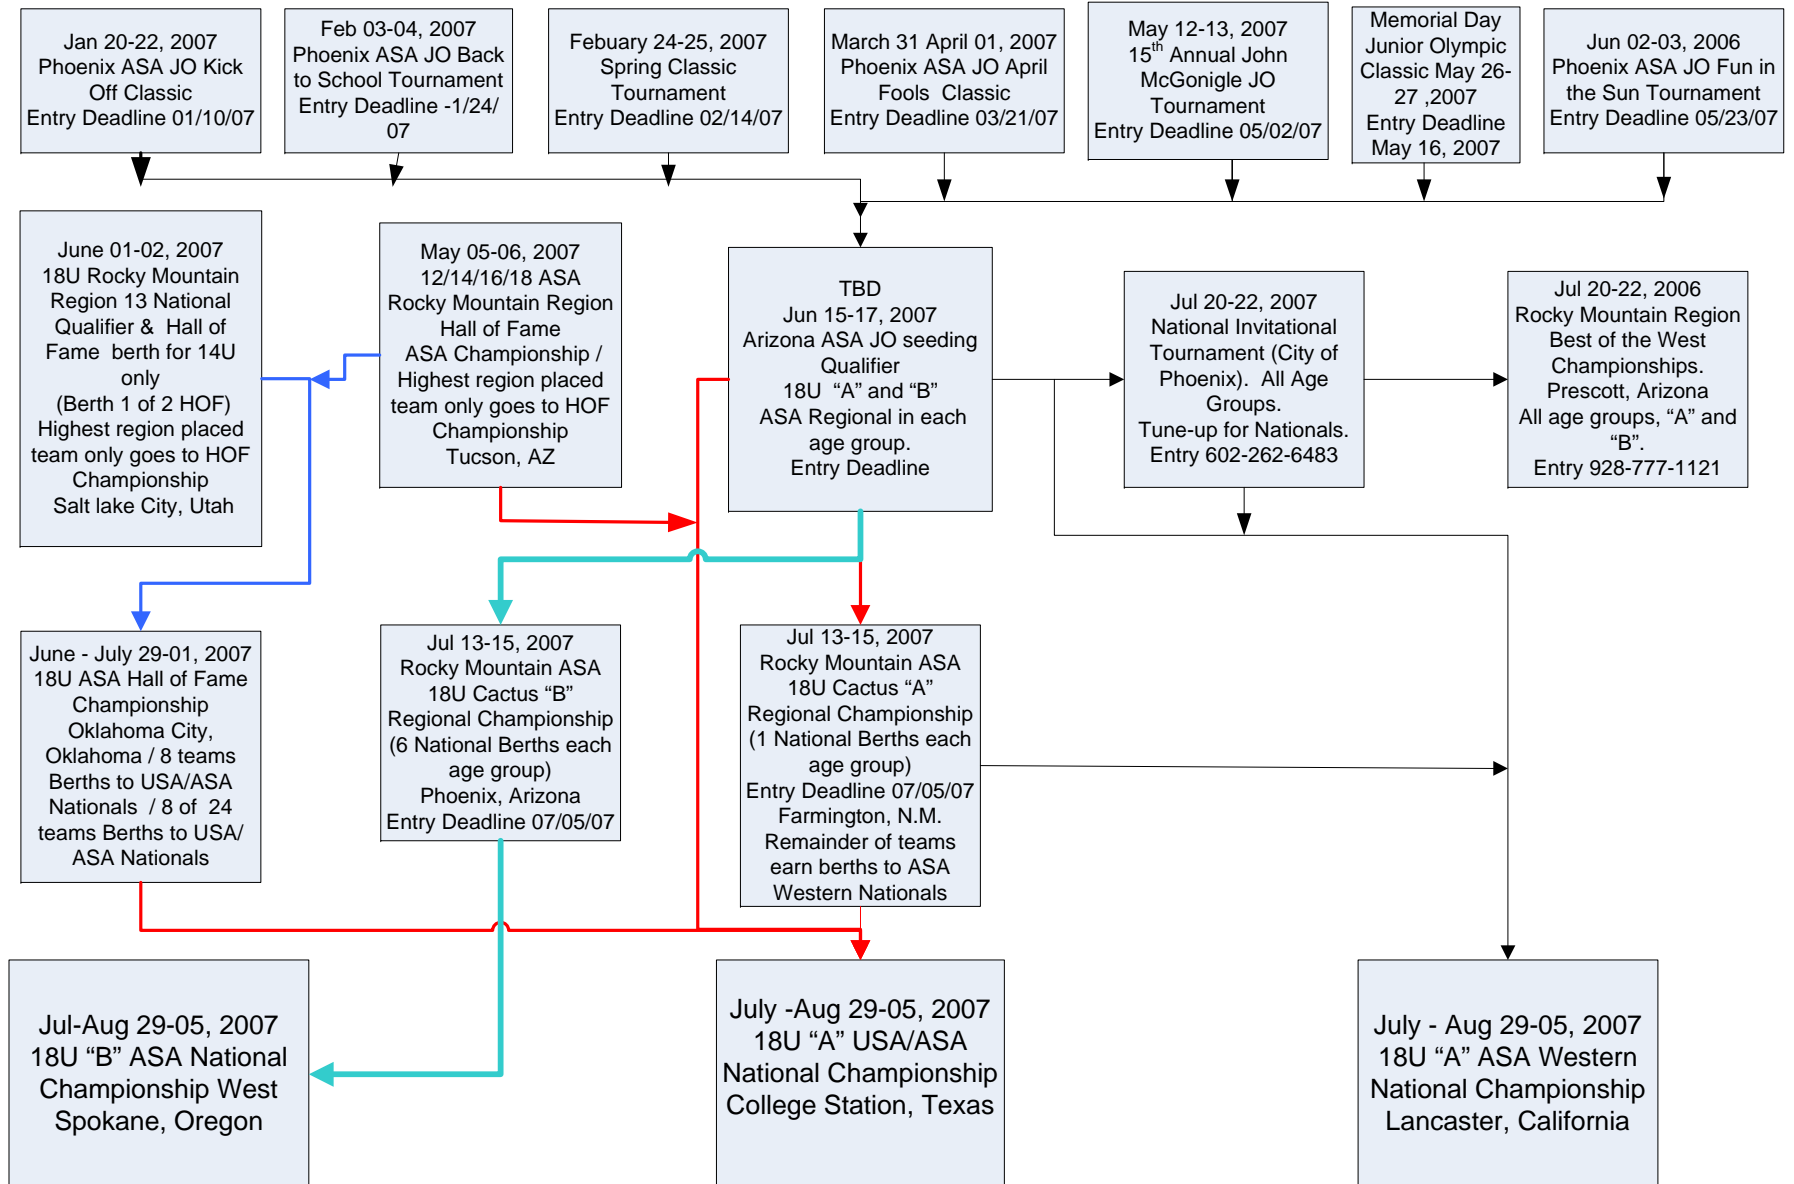

2007 Phoenix ASA 18U Schedule Jan. – Aug.
Check website www.phxasa.org for fall events

Participation in any three of the Phoenix ASA Invitational tournaments in the Top column will qualify for the Phoenix ASA 2007 Phoenix Championship tournament.. Fall 2006 Phoenix Tournament Participation points will carry over for 2008 seeding and team must play in 5 tournament to qualify for Metros **. A team must play in the Metro tournament to qualify for the Rocky Mountain Regional Championships and be eligible for the Western Nationals and the Rocky Mountain Best of the West tournaments. All ASA local tournaments may have both "A" and "B" divisions unless specifically mentioned in the tournament format.
 ** exceptions to this will be judged on a case by case basis.